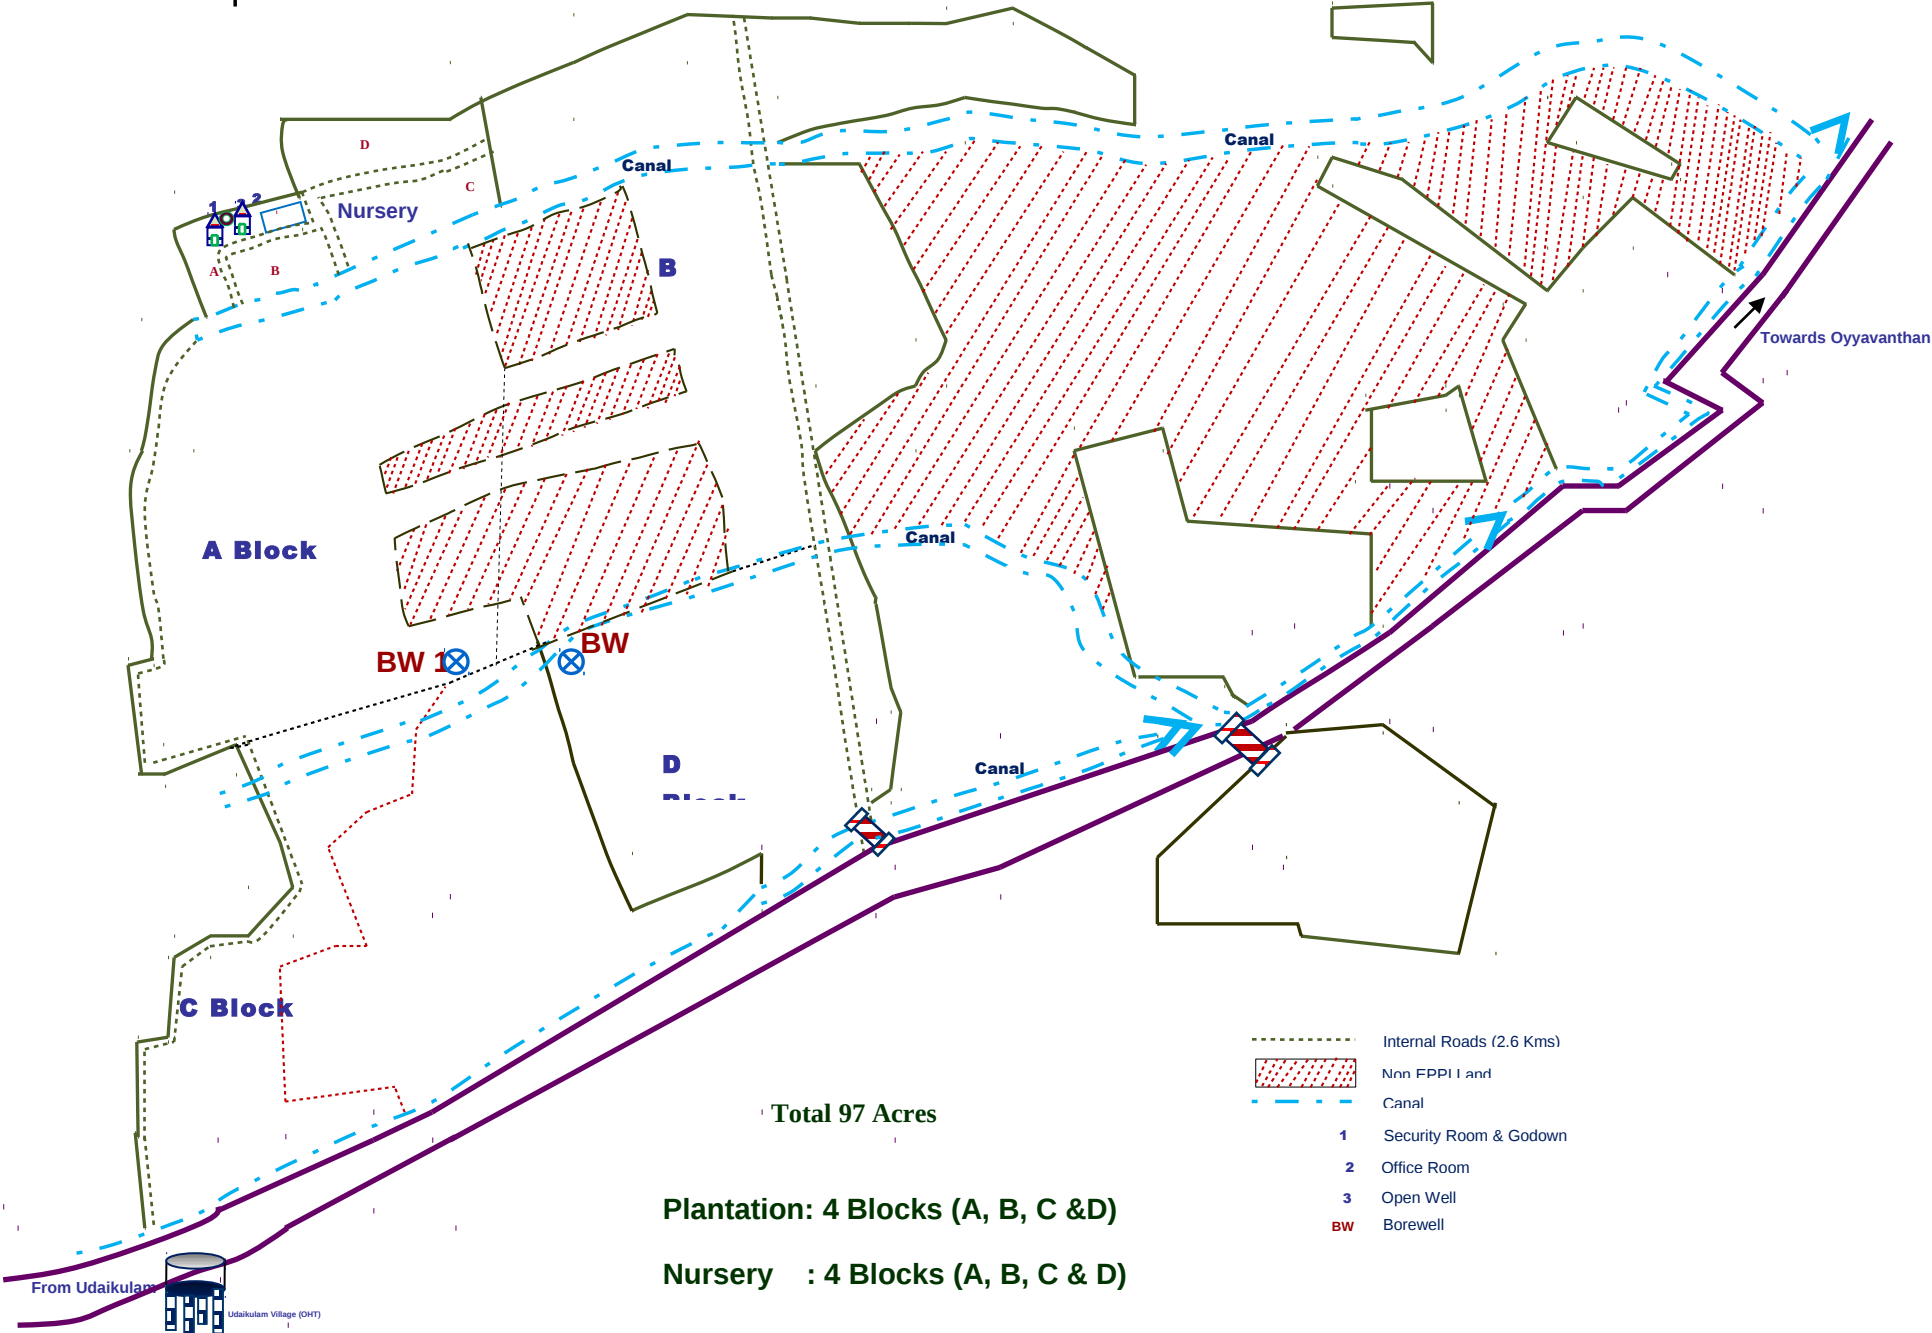

Map of Cholavandhan Farm

Total 97 Acres

Plantation: 4 Blocks (A, B, C &D)

Nursery : 4 Blocks (A, B, C & D)

-  Internal Roads (2.6 Kms)
-  Non FPPI land
-  Canal
-  1 Security Room & Godown
-  2 Office Room
-  3 Open Well
-  BW Borewell

From Udaikulam
Udaikulam Village (OHT)